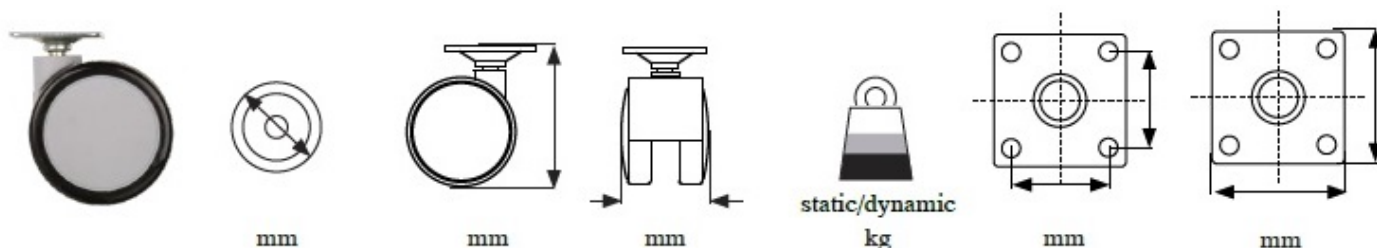

PRODUCT SHEET

Description:

Twin Castor "Bari" $\varnothing$ 65mm, Black PU Tyre+Grey PP Core Top P:42x42mm, cc::32mm, Screw Holes $\varnothing$ 5mm, All ZP, Mounting, Height:78mm, Dynamic Load Capacity:50KG, Static:80KG

Item number:

08.04.200-0

Units	Box	Carton	HS Code	Barcode
Pcs.	1	64	8302200090	 5704866107570

65

78

45

80/50

32 x 32

42 x 42 x 2